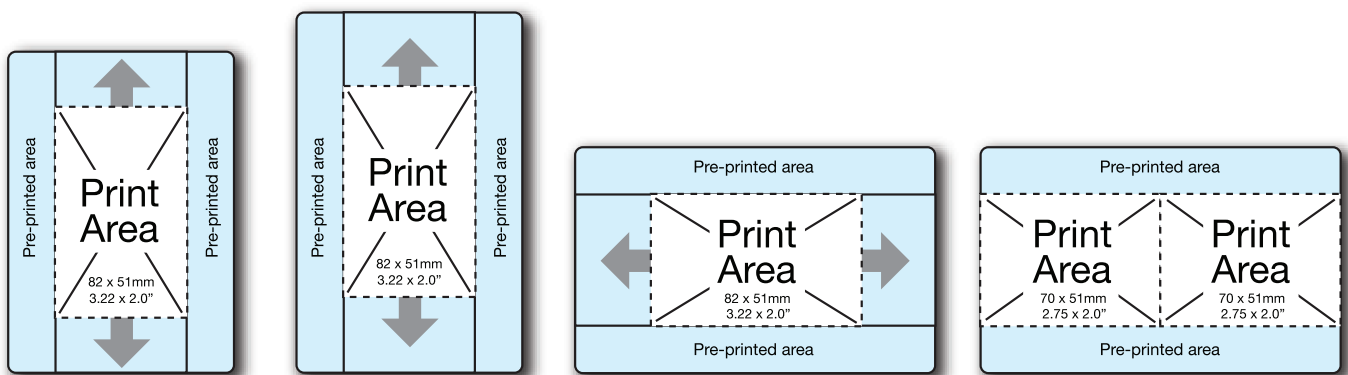

SPECIFICATIONS

Specifications

XXL Pro card printer	The XXL PRO is a large format color dye sublimation PVC card printer
Card Security	HoloKote® anti-copying watermark across the non pre-printed area
Warranty	UltraCoverPlus 3 years warranty which includes full printhead coverage and free loaner service. Use Genuine Magicard dye film for best performance and extended lifespan of your printer
Printer Interfaces	USB and Ethernet
Software Drivers	Windows 2000™, 2003 Server™, XP™ and Vista™ drivers all supplied with printer
Weight	7.5kg (16.5 lbs)
Power Source	Internal power supply 90-265V 47-63Hz autoranging
Dimensions	193.5mm width x 232.5mm height x 620mm length (including hopper and stacker) 7.6" width x 9.15" height x 24.41" length (including hopper and stacker)
Environment	Sheltered Office environment 10°C to 30°C (50°F to 85°F)
Print Speed	Color 22 seconds each side. Mono 6 seconds
Print Area	86 x 54mm / 3.38 x 2.12"
Option	Inline encoder for contactless chip cards

Consumables

Dye film	- LC1 : YMCKO 5 panel dye film 350 image (Part No. M9005-751) - LC3 : Monochrome resin black dye film 1000 image (Part No. M9005-753) Range of monochrome resin dye films (red, blue, green, gold, silver, white and scratch-off) 1000 image
Card Types	Pre-printed PVC XXL sized cards 124.8 x 87.8mm and 140 x 87.8mm / 4.9 x 3.45" and 5.51 x 3.45"

Both card sizes can be personalized within a maximum area of 86 x 54mm / 3.38 x 2.12" individually. The recommended print area is 82 x 51mm / 3.22 x 2.0". Visitors are issued convenient, large size badges in a matter of seconds.

YOUR ID CARD PRINTER

HoloKote®
An anti-copying watermark across the XXL PRO printed card surface (86 x 54mm / 3.38 x 2.12") that becomes visible when the card is tilted.
The XXL PRO HoloKote features a standard 'Ultra Secure Key' design.

Magicard, HoloPatch and HoloKote are trademarks of Ultra Electronics Limited.

Windows 2000, XP and Vista are trademarks of Microsoft Corporation.